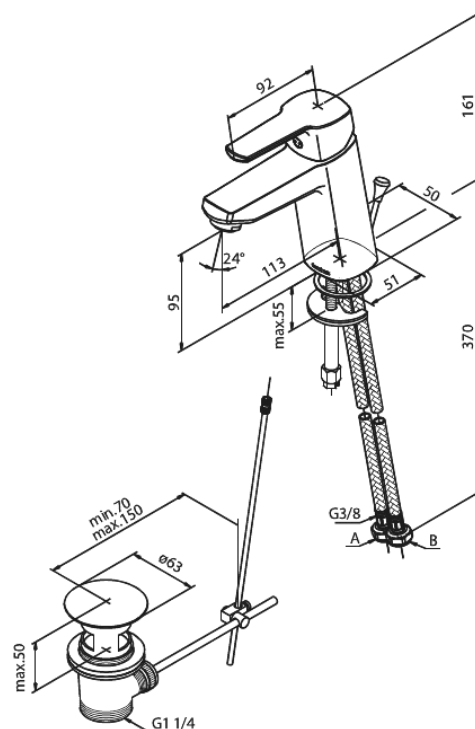

FM Mattsson Mora Group Denmark
Østbirkvej 2, DK-5240 Odense NØ - DK-56416218

+45 88 33 00 34 damixa-international@fmm-mora.com

Mere information på damixa.com

damixa