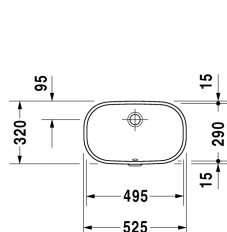

**D-Code Vanity basin # 0338490000**

| &lt; 495 mm &gt; |

Vanity basin	Dimension	Weight	Order number
undercounter basin, with overflow, without tap platform, fixings for installation in wooden consoles included, 495 mm			
<b>Colors</b>			
00 White Alpin			
<b>Variant</b>			
☒	495 x 290 mm	10.000 kilogram	0338490000
<b>Infobox</b>			
Measurements of undercounter models represent interior measurements			
<b>Accessory</b>			
Fixing for stone countertops, (with the exception of # 046651)		0.200 kilogram	005028

All drawings contain the necessary measurements which are subject to standard tolerances. They are stated in mm and are non-binding. Exact measurements, in particular for customised installation scenarios, can only be taken from the finished ceramic piece.