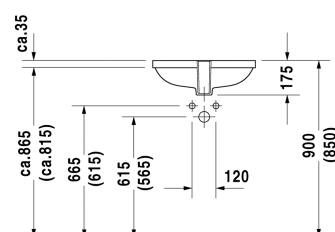

**D-Code Vanity basin # 0338490000**

| &lt; 495 mm &gt; |

Vanity basin	Dimension	Weight	Order number
undercounter basin, with overflow, without tap platform, fixings for installation in wooden consoles included, 495 mm			
<b>Colors</b>			
00 White Alpin			
<b>Variant</b>			
☒	495 x 290 mm	10.000 kilogram	0338490000
<b>Infobox</b>			
Measurements of undercounter models represent interior measurements			
<b>Accessory</b>			
Fixing for stone countertops, (with the exception of # 046651)		0.200 kilogram	005028

All drawings contain the necessary measurements which are subject to standard tolerances. They are stated in mm and are non-binding. Exact measurements, in particular for customised installation scenarios, can only be taken from the finished ceramic piece.