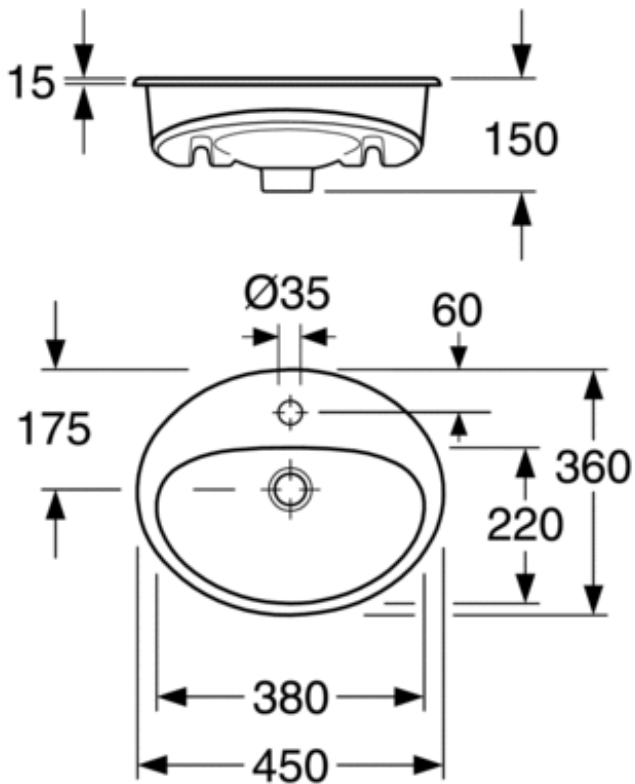

ASSEMBLING & CARE

Mounted on cabinet or in countertop. A hole must be cut into the countertop. A bead of bathroom silicon caulking must be run around the hole and the sink then dropped into the countertop slab and left for 24 hours for full adhesion. Hole-cutting template included with delivery.

DRAWING

A MEMBER OF THE
VILLEROY & BOCH GROUP

Villeroy & Boch Gustavsberg AB
Box 400, 134 29 Gustavsberg, Sweden
Tel: +46 (0) 8-570 391 00 | Fax +46 8 570 320 36
gustavsberg.com | e-post: info@gustavsberg.com