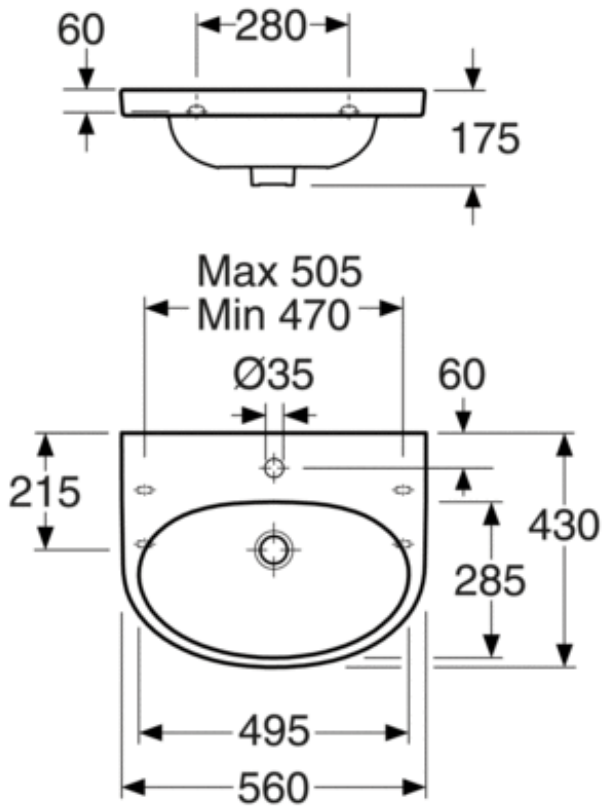

ASSEMBLING & CARE

Mounted with flexible bracket dimensions, bracket length 260 mm. Can also be mounted directly on wall with bolts, required when mounting together with bathroom cabinet A659. Bolt projection from finished wall must be 50 ± 2 mm. Brackets and other fasteners not included.

DRAWING

A MEMBER OF THE
VILLEROY & BOCH GROUP

Villeroy & Boch Gustavsberg AB
Box 400, 134 29 Gustavsberg, Sweden
Tel: +46 (0) 8-570 391 00 | Fax +46 8 570 320 36
gustavsberg.com | e-post: info@gustavsberg.com