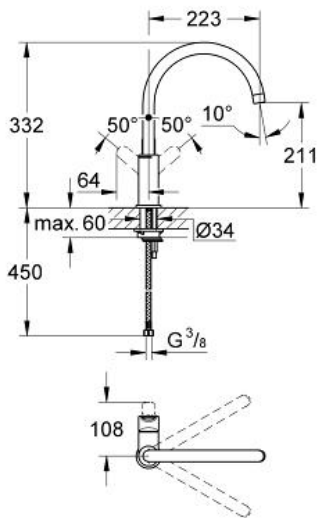

START EDGE
Single-lever sink mixer 1/2"
MODEL # 31369000

Pure Freude
an Wasser

GROHE

Product Description:
Single-lever sink mixer 1/2"

Standard Specification:
high spout
single hole installation
GROHE StarLight chrome finish
GROHE Longlife 28 mm ceramic cartridge
spout with mousseur
swivel tubular spout
swivel area 360°
flexible connection hoses
rapid installation system

Color:
□ 31369000 chrome