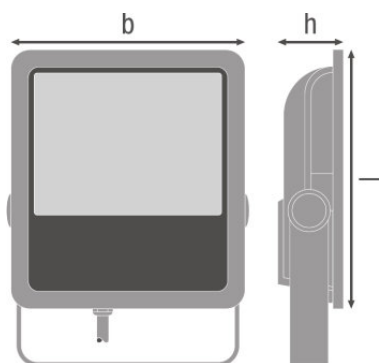

FLOODLIGHT 135 W 4000 K IP65 BK,
FLOODLIGHT 135 W 6500 K IP65 BK

FLOODLIGHT 135 W 4000 K IP65 BK

FLOODLIGHT 135 W 6500 K IP65 BK

APPLICATION ADVICE

For more detailed application information and graphics please see product datasheet.

LOGISTICAL DATA

Product code	Product description	Packaging unit (Pieces/Unit)	Dimensions (length x width x height)	Volume	Gross weight
4058075097704	FLOODLIGHT 135 W 4000 K IP65 BK	Shipping carton box 1	386 mm x 306 mm x 133 mm	15.71 dm³	4558.00 g
4058075097711	FLOODLIGHT 135 W 6500 K IP65 BK	Shipping carton box 1	386 mm x 306 mm x 133 mm	15.71 dm³	4604.00 g

The mentioned product code describes the smallest quantity unit which can be ordered. One shipping unit can contain one or more single products. When placing an order, for the quantity please enter single or multiples of a shipping unit.

REFERENCES / LINKS