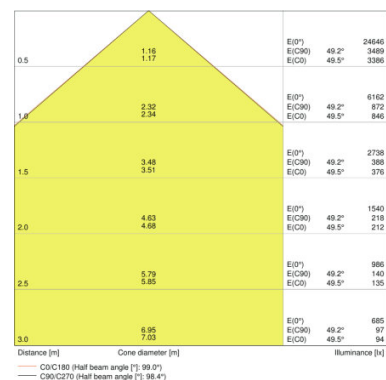

FLOODLIGHT 135 W 4000 K IP65 BK,
FLOODLIGHT 135 W 6500 K IP65 BK

FLOODLIGHT 135 W 4000 K IP65 BK

FLOODLIGHT 135 W 6500 K IP65 BK

APPLICATION ADVICE

For more detailed application information and graphics please see product datasheet.

LOGISTICAL DATA

Product code	Product description	Packaging unit (Pieces/Unit)	Dimensions (length x width x height)	Volume	Gross weight
4058075097704	FLOODLIGHT 135 W 4000 K IP65 BK	Shipping carton box 1	386 mm x 306 mm x 133 mm	15.71 dm³	4558.00 g
4058075097711	FLOODLIGHT 135 W 6500 K IP65 BK	Shipping carton box 1	386 mm x 306 mm x 133 mm	15.71 dm³	4604.00 g

The mentioned product code describes the smallest quantity unit which can be ordered. One shipping unit can contain one or more single products. When placing an order, for the quantity please enter single or multiples of a shipping unit.

REFERENCES / LINKS