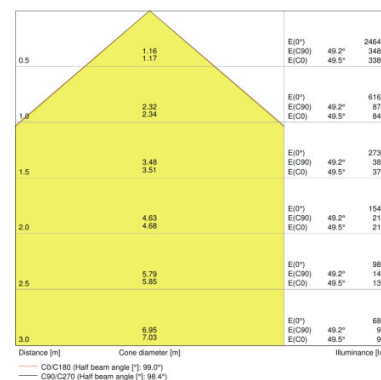

FLOODLIGHT 135 W 4000 K IP65 BK,
FLOODLIGHT 135 W 6500 K IP65 BK

FLOODLIGHT 135 W 4000 K IP65 BK

FLOODLIGHT 135 W 6500 K IP65 BK

APPLICATION ADVICE

For more detailed application information and graphics please see product datasheet.

LOGISTICAL DATA

Product code	Product description	Packaging unit (Pieces/Unit)	Dimensions (length x width x height)	Volume	Gross weight
4058075097704	FLOODLIGHT 135 W 4000 K IP65 BK	Shipping carton box 1	386 mm x 306 mm x 133 mm	15.71 dm³	4558.00 g
4058075097711	FLOODLIGHT 135 W 6500 K IP65 BK	Shipping carton box 1	386 mm x 306 mm x 133 mm	15.71 dm³	4604.00 g

The mentioned product code describes the smallest quantity unit which can be ordered. One shipping unit can contain one or more single products. When placing an order, for the quantity please enter single or multiples of a shipping unit.

REFERENCES / LINKS